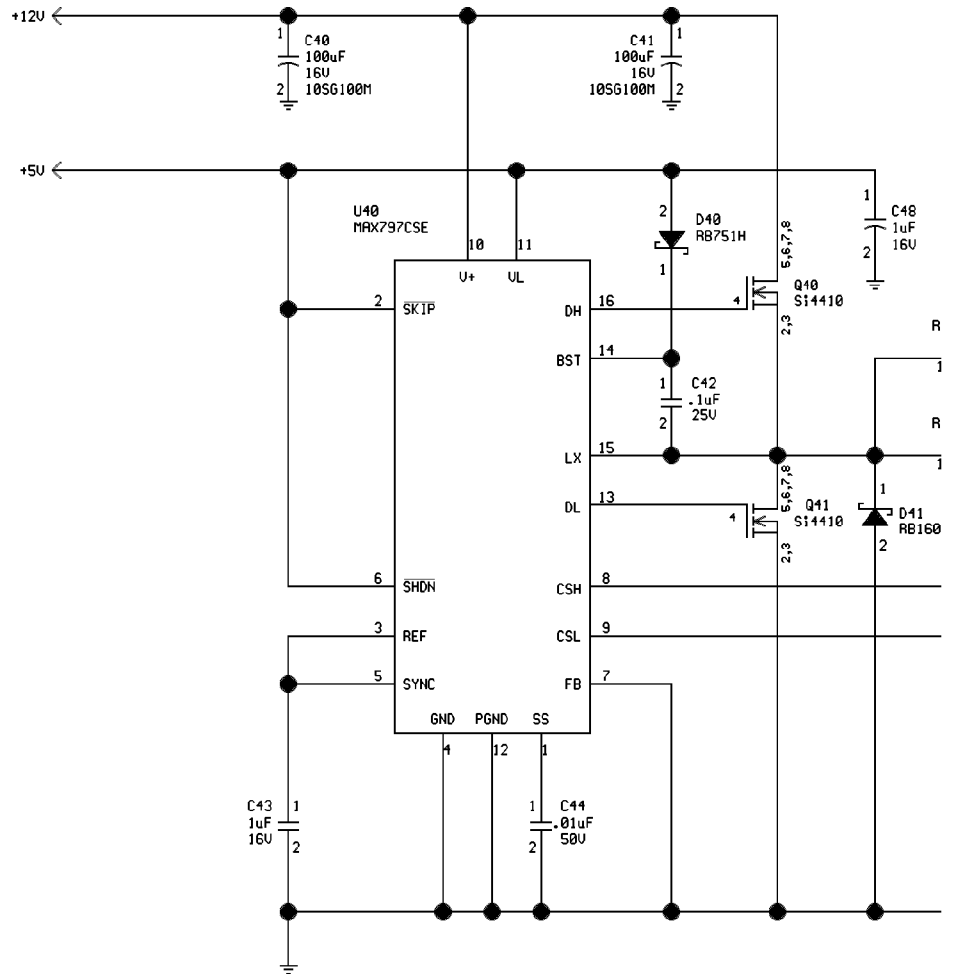

# CPU CORE CONVERTER

DC to DC		DATE 4/1/96
SIZE D	DRAWING Barry K. Kates	REV *
SCALE : NONE	DC TO DC	SHEET 2

# 3.3V DC to DC (

# Converter

3.3V DC to DC		DATE 3/11/96
SIZE D	DRAWING Barry K. Kates	REV *
SCALE : NONE	DC TO DC	SHEET 3