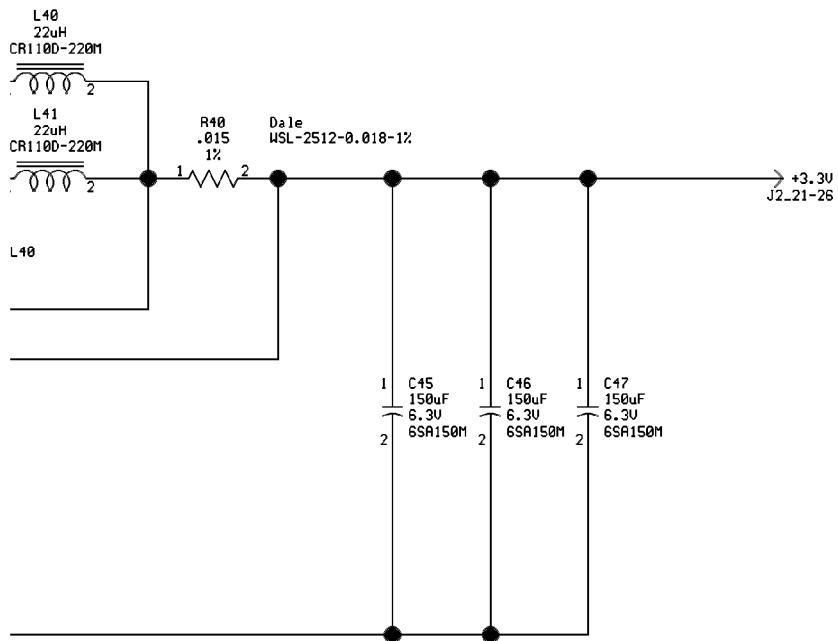

# CPU CORE CONVERTER

DC to DC		DATE 4/1/96
SIZE D	DRAWING Barry K. Kates	REV *
SCALE : NONE	DC TO DC	SHEET 2

# 3.3V DC to DC (

# Converter

3.3V DC to DC		DATE 3/11/96
SIZE D	DRAWING Barry K. Kates	REV *
SCALE : NONE	DC TO DC	SHEET 3