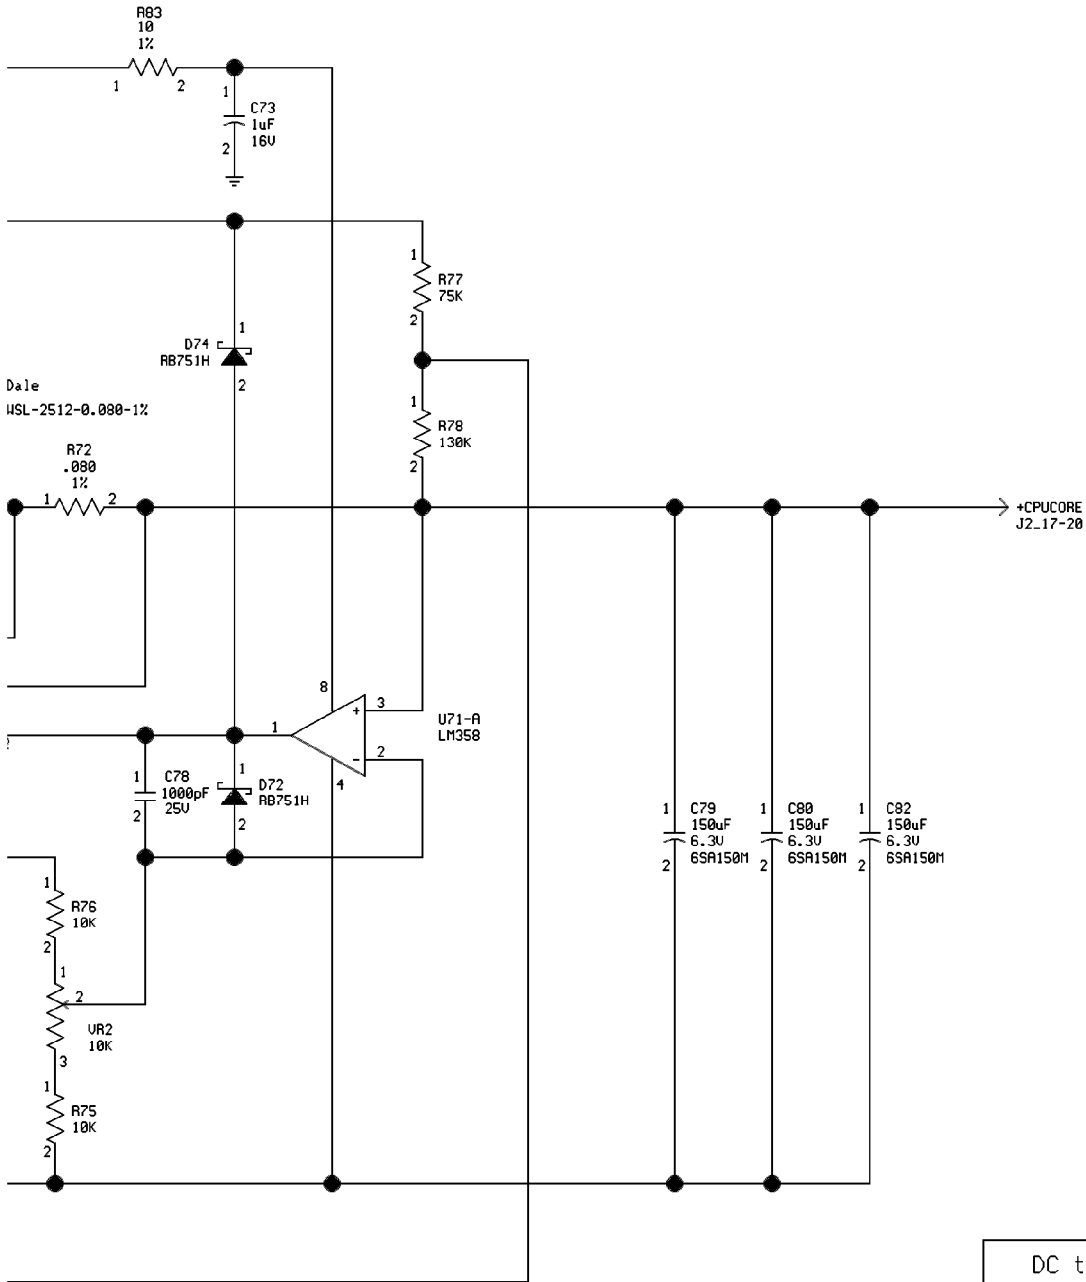

# CPU CORE CONVERTER

DC to DC		DATE 4/1/96
SIZE D	DRAWING Barry K. Kates	REV *
SCALE : NONE	DC TO DC	SHEET 2

# 3.3V DC to DC (

# Converter

3.3V DC to DC		DATE 3/11/96
SIZE D	DRAWING Barry K. Kates	REV *
SCALE : NONE	DC TO DC	SHEET 3