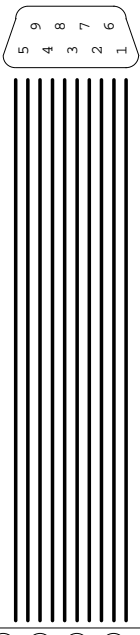

Female Header
(1/10th inch Center)

8 to 12 inch
Ribbon Cable

Male 9-pin D-Shell
Serial Port Connector

View - Looking into front of connector
(looking into the holes of the connector)

View - looking into front of connector
(looking at the pins of the connector)