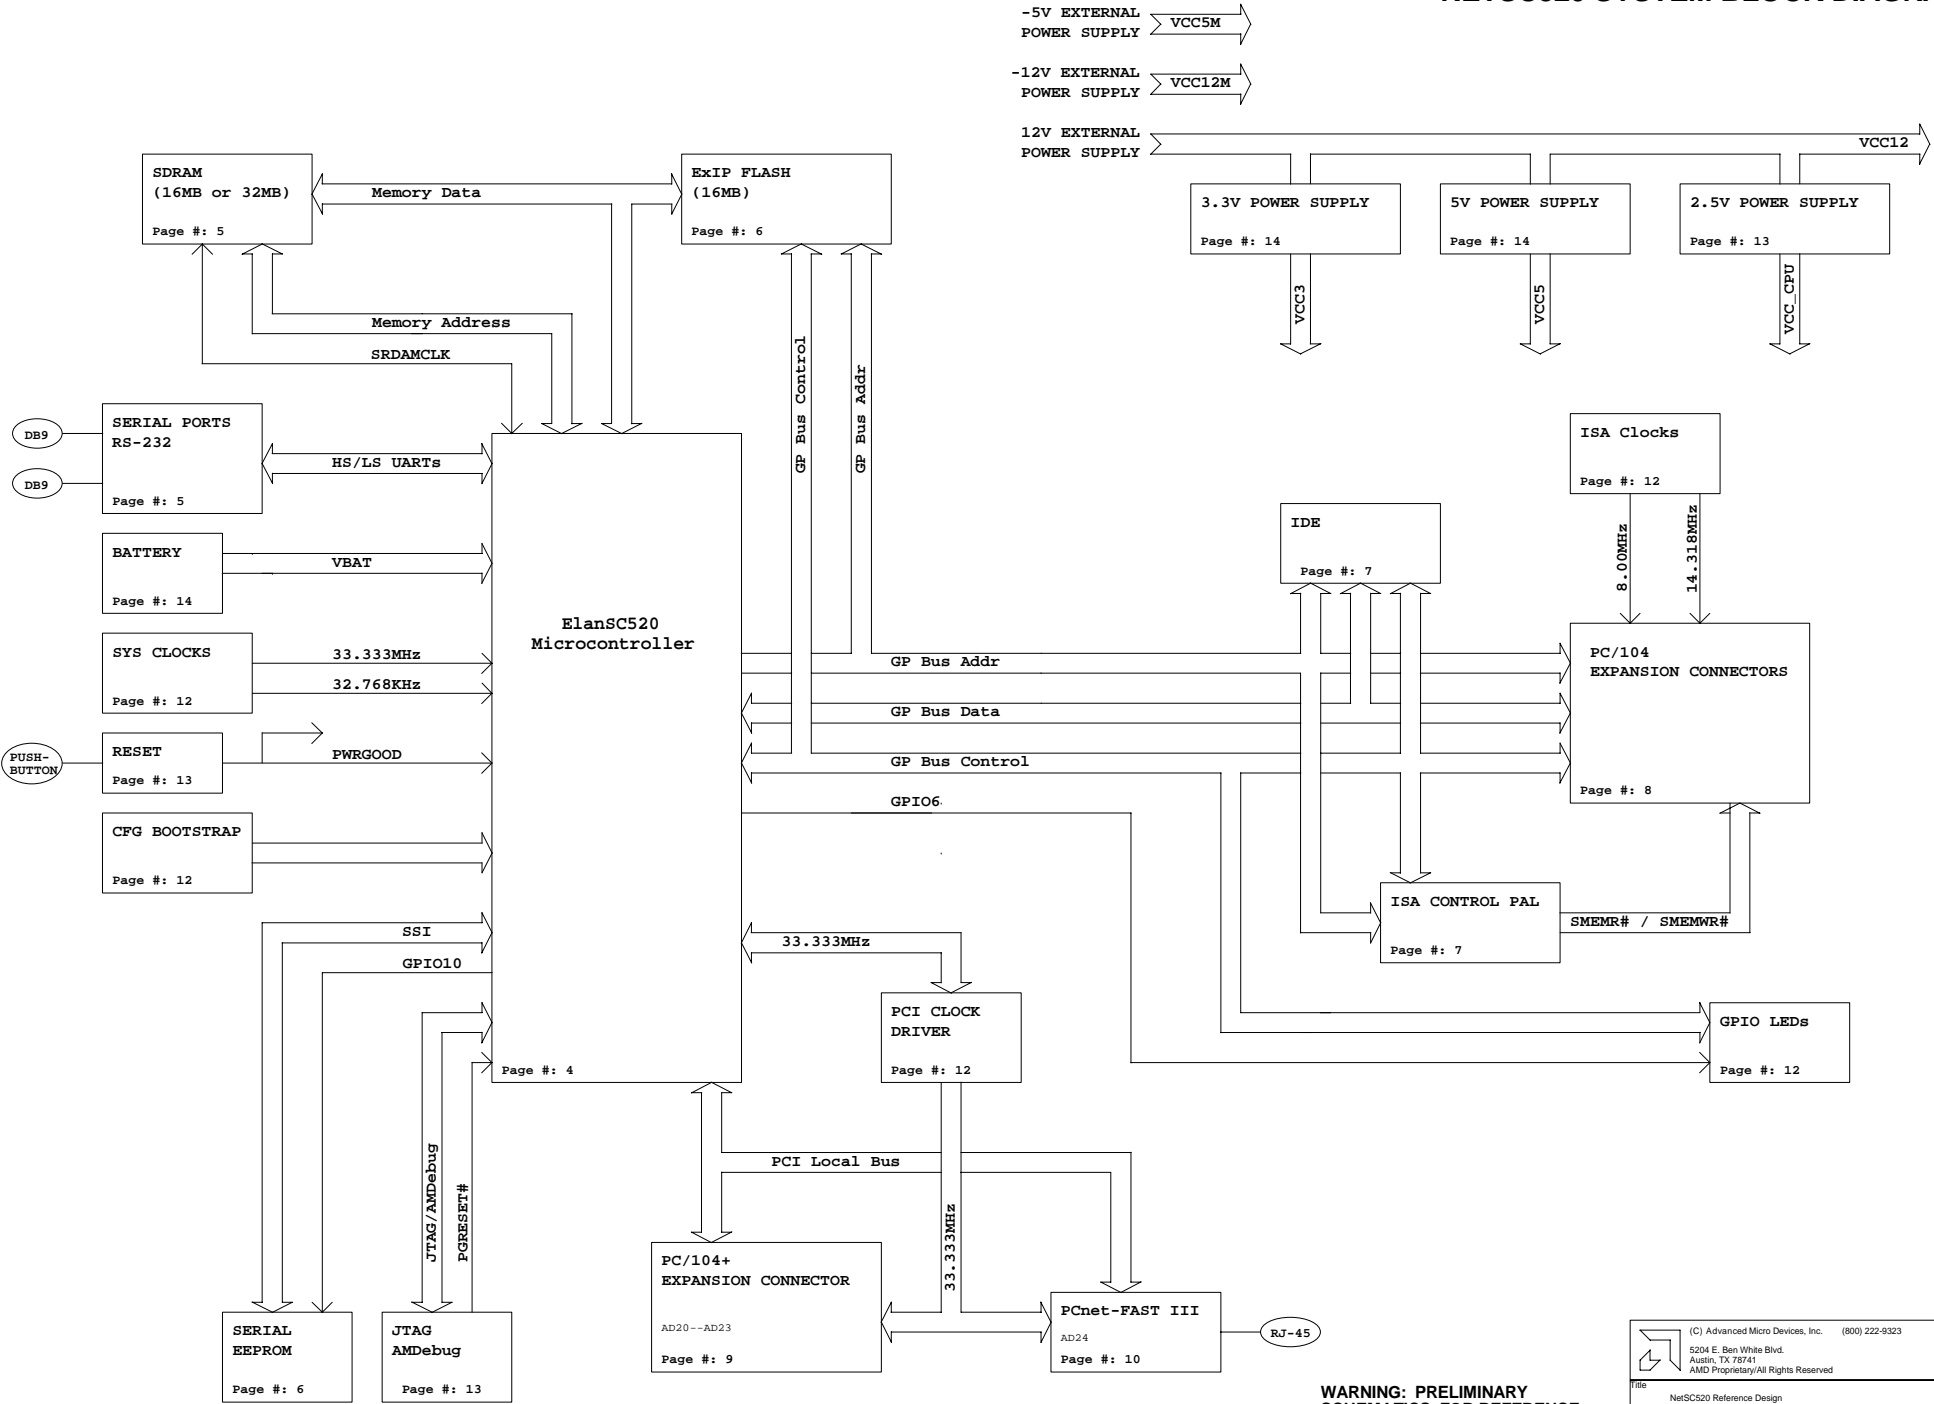

NETSC520 SYSTEM BLOCK DIAGRAM

WARNING: PRELIMINARY SCHEMATICS. FOR REFERENCE PURPOSES ONLY. DESIGN HAS NOT BEEN BUILT OR VERIFIED.

(C) Advanced Micro Devices, Inc. (800) 222-9323	
5204 E. Ben White Blvd. Austin, TX 78741 AMD Proprietary/All Rights Reserved	
File	NetSC520 Reference Design
Size	Document Number
C	BLOCK DIAGRAM
Rev	0.5
Date	Monday, July 31, 2000
Sheet	3 of 14