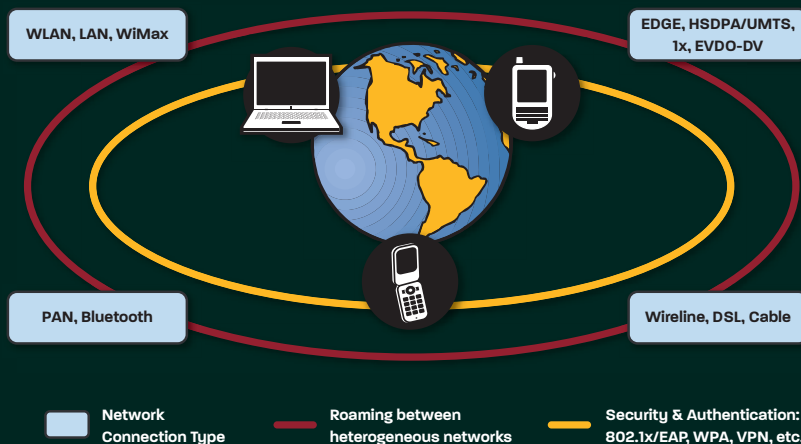

AMD Connect

Discover a seamless wireless experience. Discover the vision of AMD.

It's all about a better wireless connection experience. The AMD Connect utility works with multiple PC platforms to make network connectivity smarter, faster, safer.

Product overview

For today's highly mobile notebook computer user, the AMD Connect utility takes the confusion out of connecting to the best available, most appropriate network. Advanced architecture and innovative algorithms quickly identify all available networks, then use your pre-set criteria to establish a fast, effective, and safe network connection – all automatically.

Lost time and wasted energy – reduce inefficiencies now.

Current studies estimate that an average mobile worker can waste \$2,000 per year simply looking for the right network connection. A typical mobile work location can consist of a confusing tangle of possibilities:

- Wireless LAN
- Wireless Broadband WAN
- Cellular
- WiMAX
- Bluetooth
- Cable
- DSL
- Dial-up
- Many others

AMD Connect quickly locates the best connection and automatically creates a secure, efficient connection. You establish the parameters – based on speed, security, network type, hardware capabilities, and more. AMD Connect remembers your preferred locations – home, work, café – and stores the keys for you to connect rapidly and automatically.