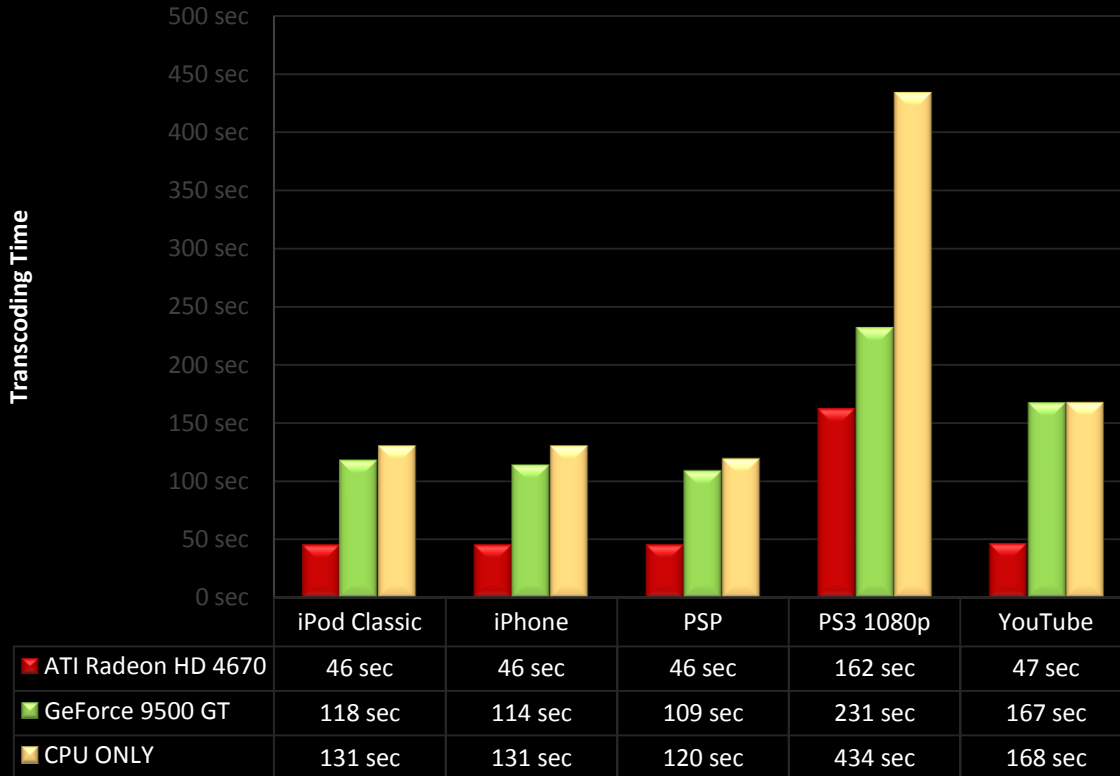

Performance of MediaShow Espresso with ATI Stream – H.264 | Time

H.264 HD Transcoding Time
 Source: H.264 1920x1080 @24fps | 94 sec
 (Lower is Better)

Cyberlink Media Show Espresso 5.0.0515 RC
 CPU: CPU AMD Athlon™ 7750 X2 @2.7GHz
 RAM: RAM 2GB DDR2-667
 OS: Windows Vista® Ultimate 64 bit SP1
 Desktop Resolution 1920x1200
 ATI drivers: ATI 8.612.3 RC (Catalyst™ 9.5 hotfix)
 NVIDIA drivers: 185.85

Performance of MediaShow Espresso with ATI Stream – MPEG-2 HD | Time

MPEG-2 HD Transcoding Time

Source: MPEG-2 1920x1080 @24fps | 94 sec

(Lower is Better)

Cyberlink Media Show Espresso 5.0.0515 RC
 CPU: CPU AMD Athlon™ 7750 X2 @2.7GHz
 RAM: RAM 2GB DDR2-667
 OS: Windows Vista® Ultimate 64 bit SP1
 Desktop Resolution 1920x1200
 ATI drivers: ATI 8.612.3 RC (Catalyst™ 9.5 hotfix)
 NVIDIA drivers: 185.85