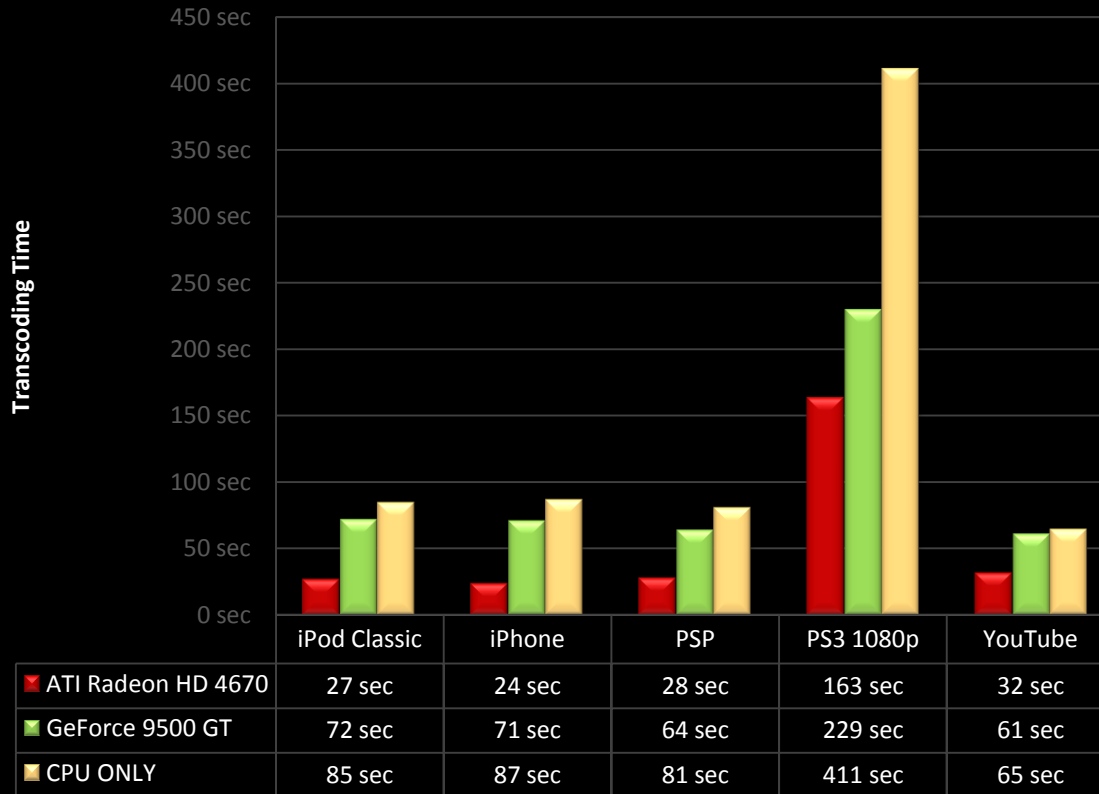

Performance of MediaShow Espresso with ATI Stream – H.264 | Time

H.264 HD Transcoding Time
 Source: H.264 1920x1080 @24fps | 94 sec
 (Lower is Better)

Cyberlink Media Show Espresso 5.0.0515 RC
 CPU: CPU AMD Athlon™ 7750 X2 @2.7GHz
 RAM: RAM 2GB DDR2-667
 OS: Windows Vista® Ultimate 64 bit SP1
 Desktop Resolution 1920x1200
 ATI drivers: ATI 8.612.3 RC (Catalyst™ 9.5 hotfix)
 NVIDIA drivers: 185.85

Performance of MediaShow Espresso with ATI Stream – MPEG-2 HD | Time

MPEG-2 HD Transcoding Time

Source: MPEG-2 1920x1080 @24fps | 94 sec

(Lower is Better)

Cyberlink Media Show Espresso 5.0.0515 RC
 CPU: CPU AMD Athlon™ 7750 X2 @2.7GHz
 RAM: RAM 2GB DDR2-667
 OS: Windows Vista® Ultimate 64 bit SP1
 Desktop Resolution 1920x1200
 ATI drivers: ATI 8.612.3 RC (Catalyst™ 9.5 hotfix)
 NVIDIA drivers: 185.85