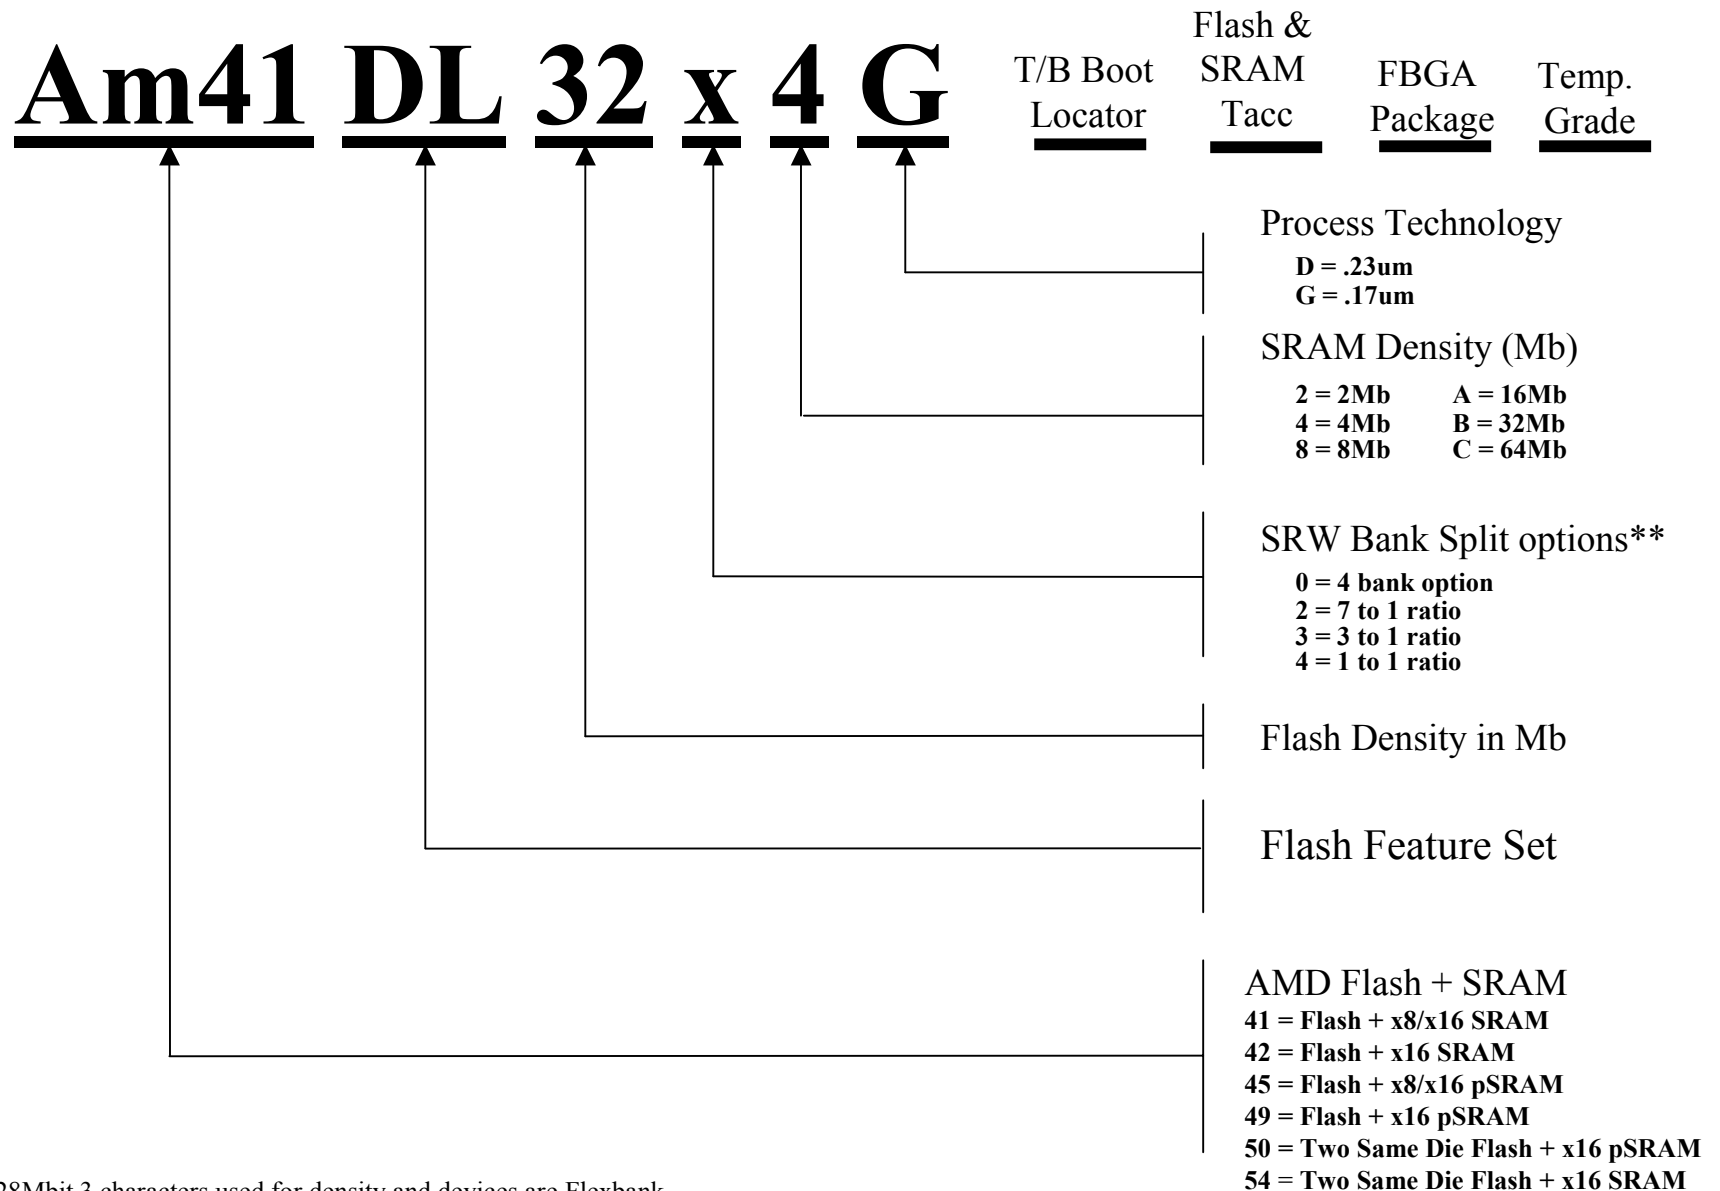

# Interpreting Basic AMD MCP Nomenclature

\*\*At 128Mbit 3 characters used for density and devices are Flexbank